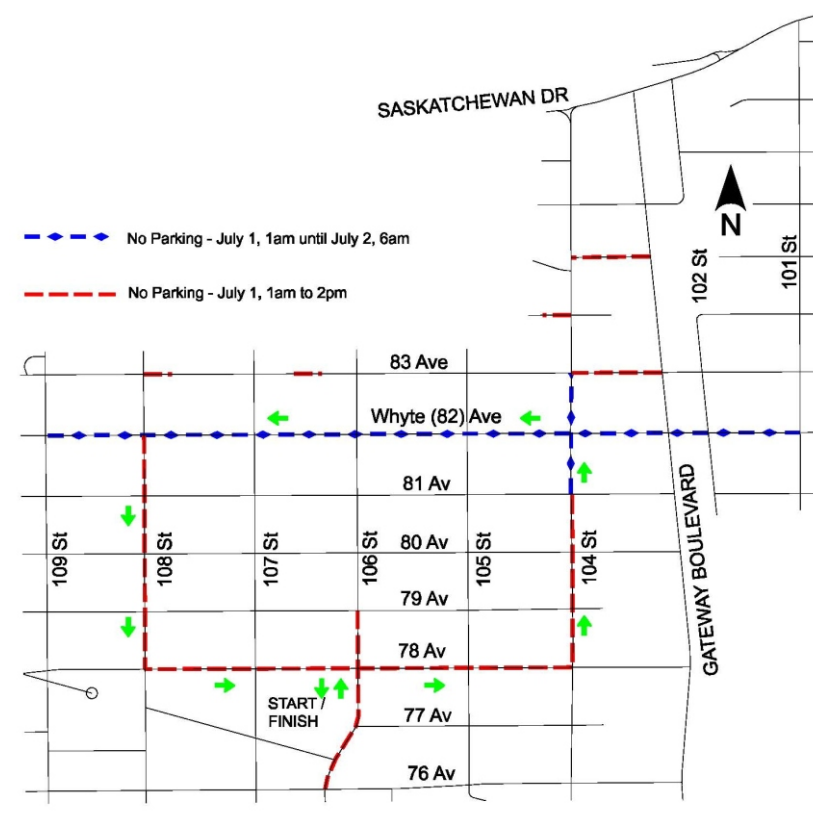

**Silly Summer Parade**  
**July 1<sup>st</sup>, 2010 at Noon on Whyte Avenue in Old Strathcona**

**Parking Ban and Road Closure Notice**

**Parking Bans effective 1:00 am July 1<sup>st</sup> to 6:00 am July 2nd**

Whyte Ave between 103 St and 109 St  
104 Street between 81 Ave and 83 Ave

**Parking Bans effective July 1<sup>st</sup> 1 am to 2 pm**

106 St between 76 Ave and 78 Ave  
78 Ave between 104 St and 108 St  
108 St between Whyte Ave and 78 Ave  
104 St between 81 Ave and 78 Ave  
83 Ave and 85 Ave between Gateway Blvd to 104 St

**Road Closures effective July 1<sup>st</sup> 9 am to 2 pm**

106 St between 76 Ave and 78 Ave  
78 Ave between 104 St and 109 St

**Road Closures effective 11 am to 2 pm**

Whyte Avenue between 101 St and 109 St  
104 St between Whyte Ave and 77 Ave  
104 St from Saskatchewan Dr and 77 Ave  
108 St between Whyte Ave and University Ave  
Saskatchewan Dr Westbound at 101 St